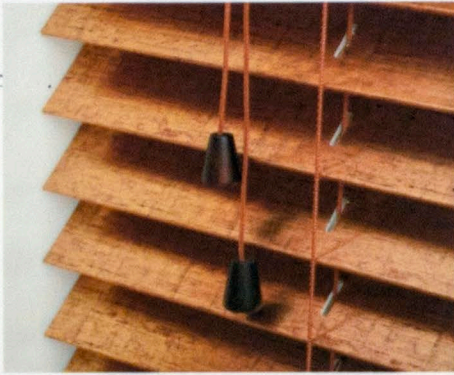

Head Rail Options :

- 1. Inside Slat System - IS
- 2. Valance System - VS

Marvel is introducing two types of options to give better look for top portion of Blinds. In first option slat will go inside the Head rail and second option, Valance will cover Head rail.

Mechanism :

- 1. Standard Mechanism - SM
- 2. Two in one Mechanism- TO

There are two types of Mechanism available for wooden venetian Blinds. The first one is Two in One mechanism in which lifting and Tilting is done by same cord. In second one lifting and tilting is done by different cord.