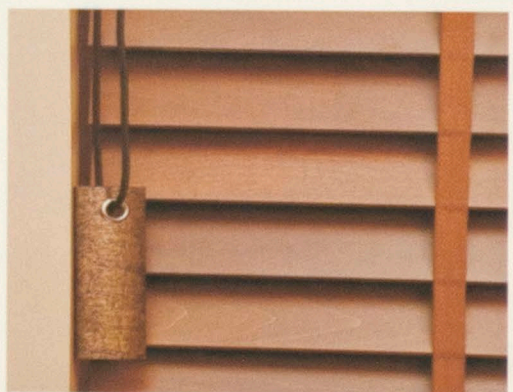

PD 80

Attractive Tassel
to give elegant touch to your Blinds