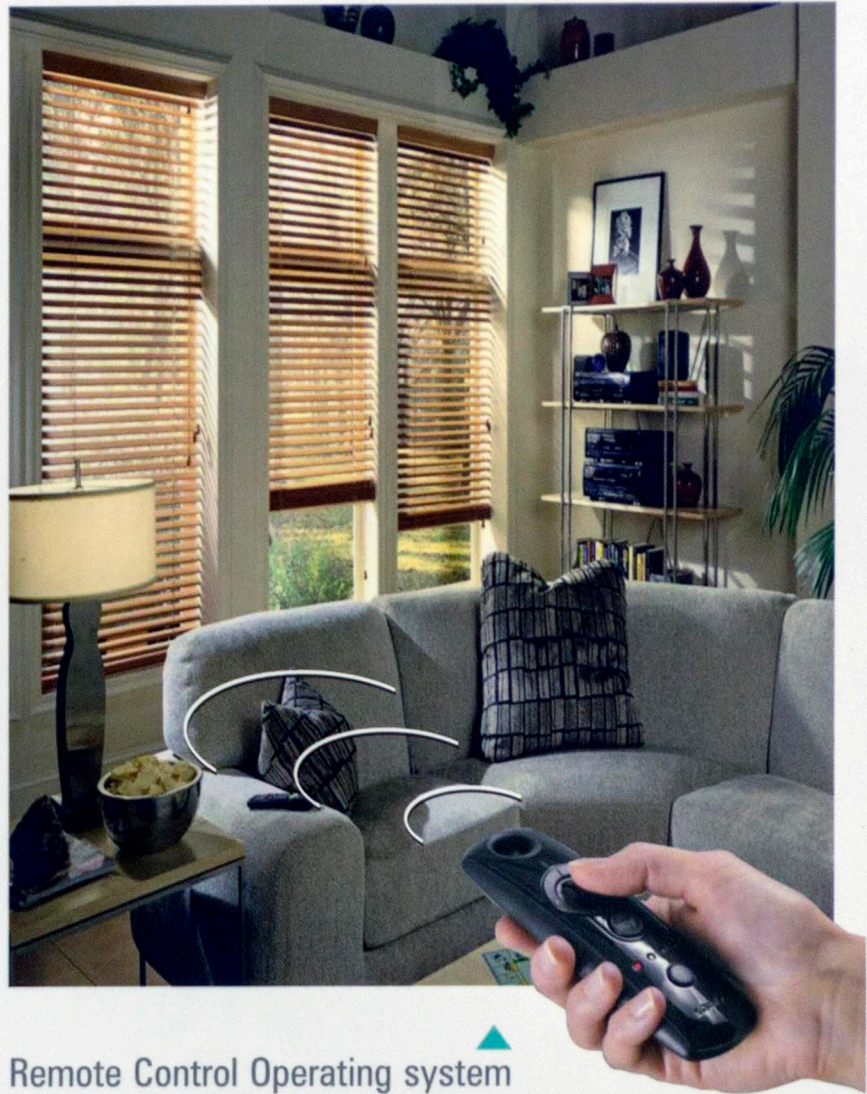

Ladder String

Ladder Tape

Ladder Tape Shades

 Shades may slightly vary lot to lot.

Remote Control Operating system

Automation Systems by

“ The **Ultimate** in Home Comfort ”

Marvel is proudly introducing Motorized Blinds & Curtain which can add an element of convenience and luxury to any interior space... They are best of quality and can be Operated individually or in groups from anywhere in the home and office. Marvel is known for its quality and commitment to innovation. Now you can create the right ambiance to match your environment and mood with the touch of a button.