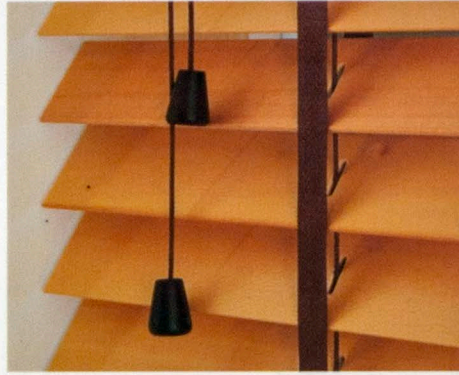

Ladder Tape