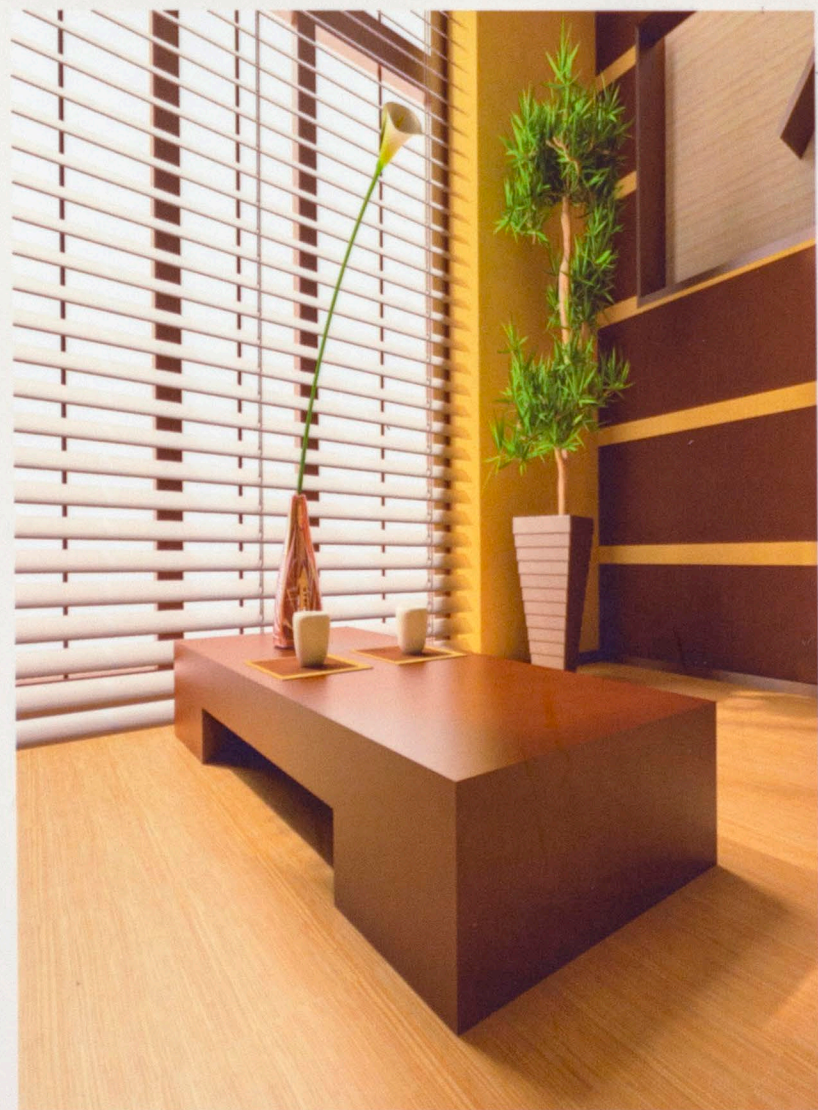

35/50mm

The unique **fitting system**
developed by Marvel is
quick and easy to install