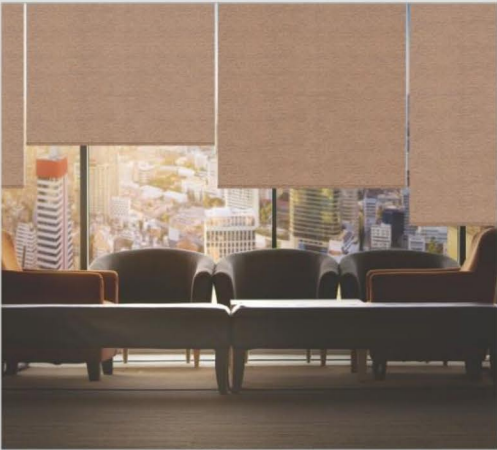

◆ Cassette and Fixing options

Give your blinds a glamorous enhancement with a sleek cassette which is fitted at the top of the blinds, discreetly hiding the operating mechanism. You can modernize Roller blinds using plain cassette or matching fabric decorative cassette.