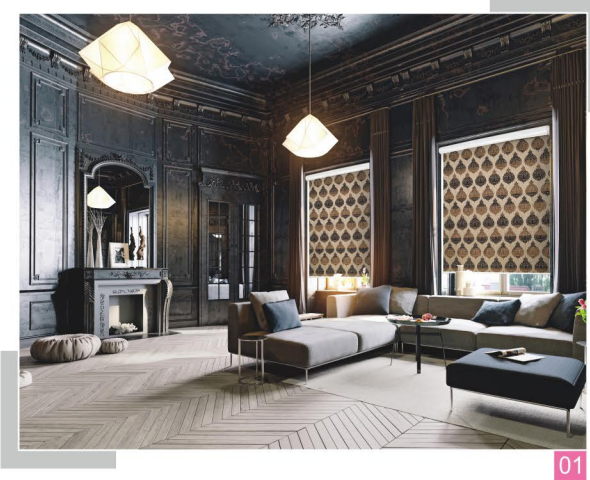

16

TYPE OF
BLINDS

Roller Blinds