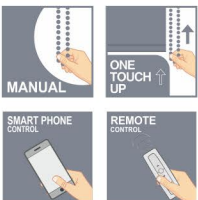

Operating System :

Marvel

Stylish Natural Inspired Finish