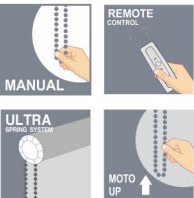

Fabric Decoration
Cassette

Plain Cassette

Automation
in Blinds

Operating System :

Advanced light and privacy control

Vertical BLINDS

Classic is never out of Fashion. And our Vertical Blinds are a proof of that. With ease of operation and stylish fabrics revamp your interiors