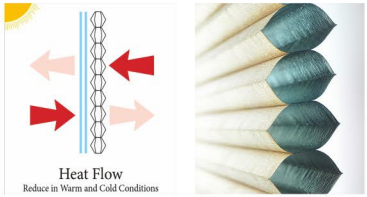

Aric
BLINDS

Enjoy the facilities of Roller & Vertical blinds from one and only, Aric Blinds

Attractive
Cassette

Sleek
Bottom rail

Operating System :

Bright Eye Catching Colorful Fabrics

Skylight BLINDS

Want to cover your skylight window with something stylish, functional, versatile and energy efficient? Then, get a Callistus Skylight Blind now!