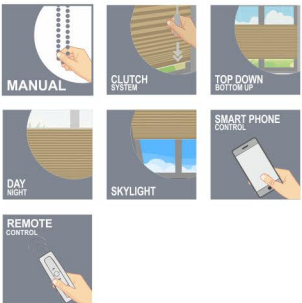

Operating System :