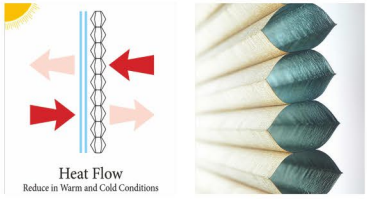

Colby
BLINDS

Enjoy seamless beauty with brilliant energy efficiency.