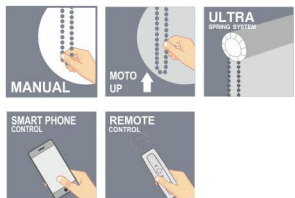

Redefine the light as per **Your Desire**