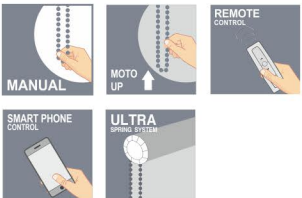

A Fabulous touch of finishing ranges