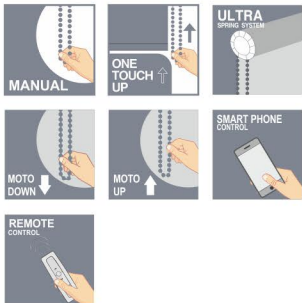

Bottom rails

Operating System :

Marvel

Advanced light and privacy control

Roman BLINDS

Elevate the oomph factor with the fold by fold raising property of Roman Blinds.

◆ Fixing / Bottom rail options

Decorative Cassette One Touch Down Decorative Cassette Plain Bottom rail