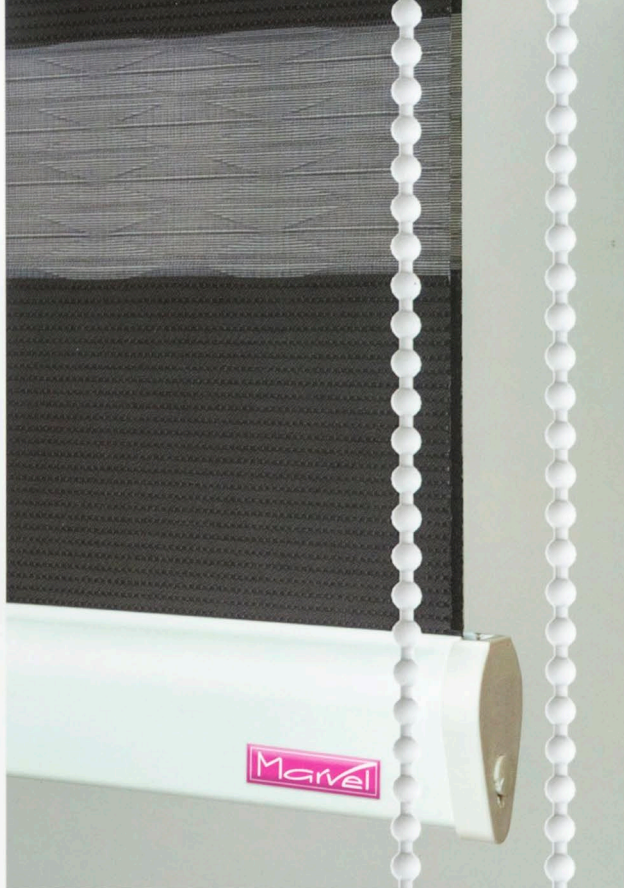

Connect yourself to
an **Easy Life**

HOME MODE

(Centralisation)
One click to open or close
all your blinds

TIMER

Programming for the blinds
at preferred times each day,
to simulate presence

AMBIENCE REPLAY

Run programmed ambiances
with one click. For instance,
run the "Film evening" ambience
to close the living room blinds

AUTOMATION IN LUZON BLINDS

You can now filter daylight and increase privacy more easily with Luzon Blinds. Chic and contemporary Luzon Blinds are available with various easy to use automation options. A striking modern look for home and office that looks as good from the outside as it does from the inside.

Motorized Luzon Blinds also help you maintain your view and privacy with more comfort especially for large windows with wider width.

LCT 1544

LCT 1543

LCT 1545