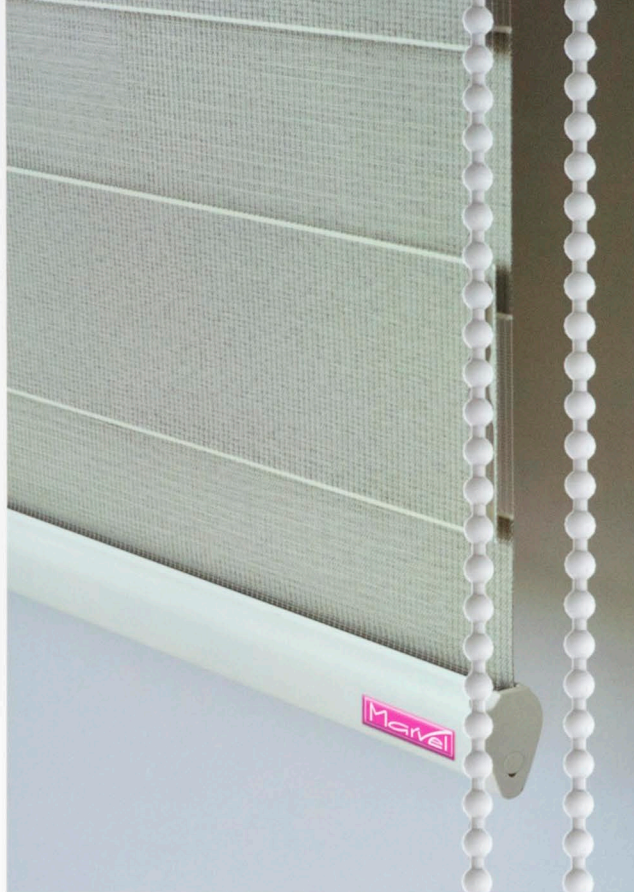

Connect yourself to an **Easy Life**

HOME MODE

(Centralisation)
One click to open or close
all your blinds

TIMER

Programming for the blinds
at preferred times each day,
to simulate presence

AMBIENCE REPLAY

Run programmed ambiances
with one click. For instance,
run the "Film evening" ambience
to close the living room blinds

LVT 1613