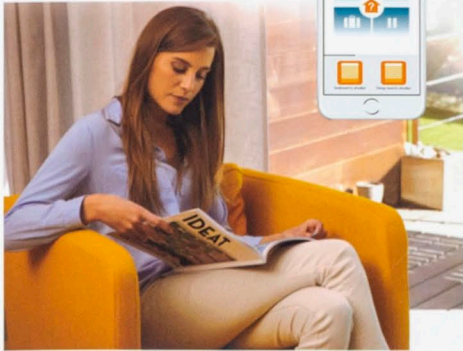

**VIAN**  
TRANSLUCENT

**Marvel**

Transform your **window** coverings  
with a **clean** and **contemporary** look

LVT 1611

LVT 1612

Connect yourself to an **Easy Life**

**HOME MODE**

(Centralisation)  
One click to open or close  
all your blinds